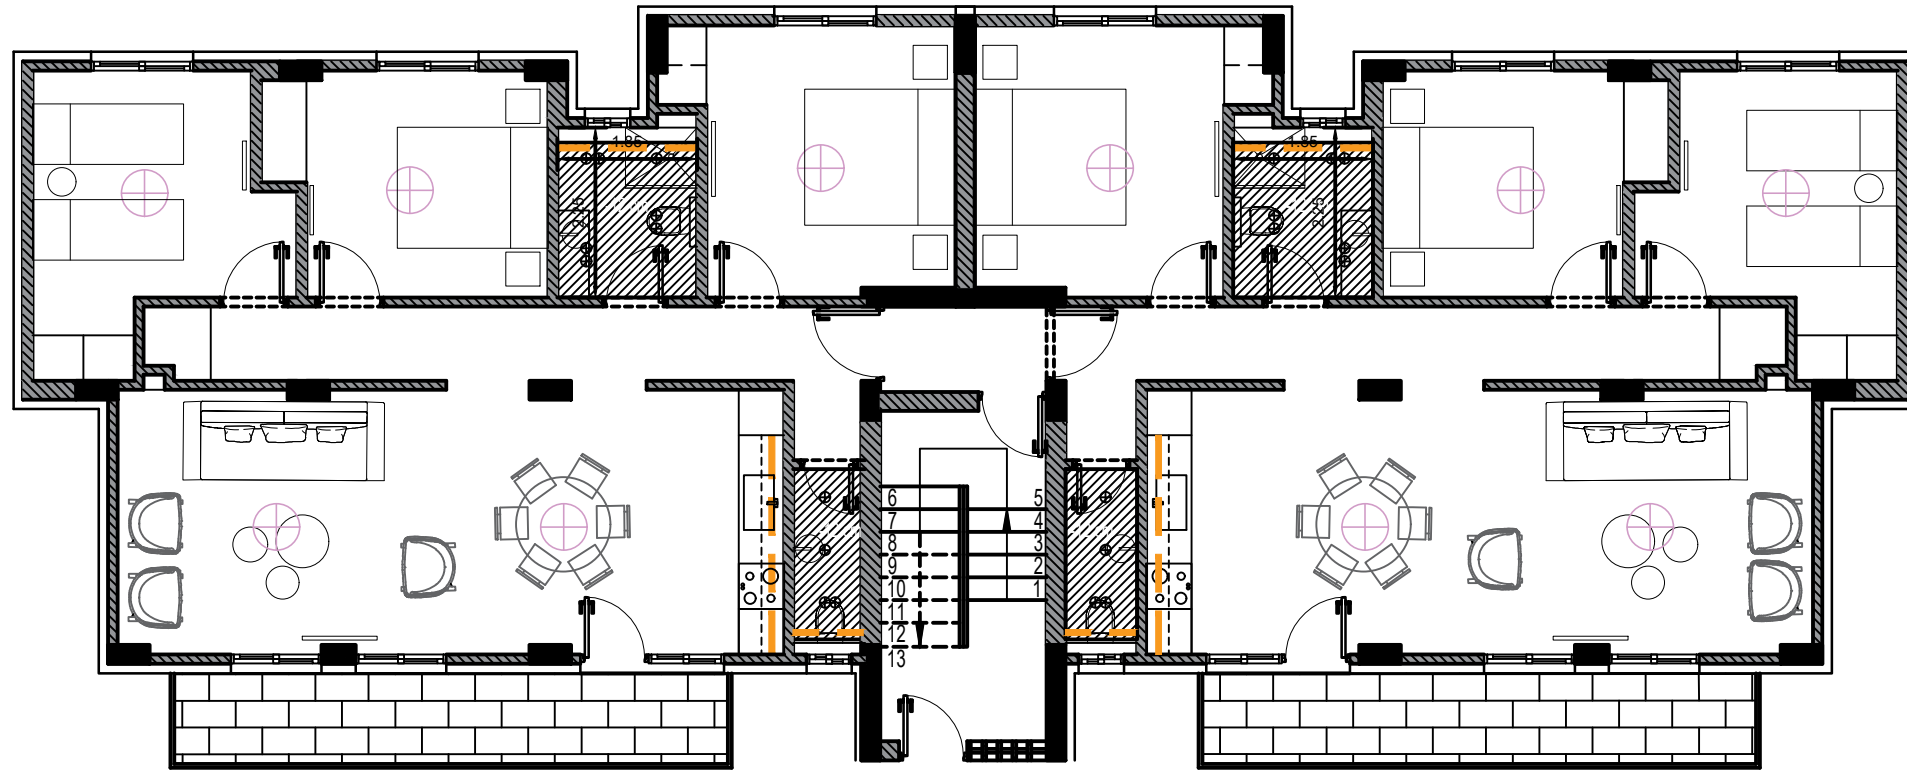

3 BDRM APARTMENTS

-  LED stripe
-  white gypsum board
-  water resistant gypsumboard
-  spot lights (waterproof)
-  spot lights (indoor use)
-  hanging lights

ΠΡΟΤΕΙΝΟΜΕΝΗ ΚΑΤΟΨΗ ΙΣΟΓΕΙΟΥ, 10Σ
 ΟΡΟΦΟΣ, 20Σ ΟΡΟΦΟΣ | SCALE 1:100

BLOCK A,B,C ΣΥΝΟΛΟ =18
 ΔΙΑΜΕΡΙΣΜΑΤΑ 3 ΥΠΝΟΔΩΜΑΤΙΩΝ

Notes:

Drawing: A3

Client: PASYDY PLATRES

Scale: 1:100

Drawn by:GDI

48, griva digeni 1080, Nicosia, Cyprus Tel. 22350909 Fax. 22351327 e-mail contact@ambianceco.com